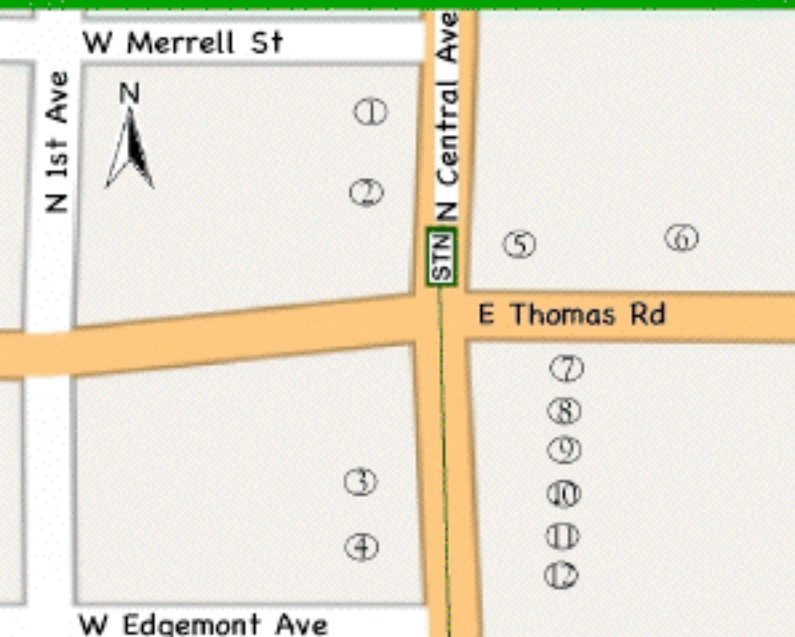

Thomas/Central Ave

- # 1 Alphagraphics - (602) 274-2345
- # 2 Arizona Democratic Party - (602) 298-4200
- # 3 Honey Bear's BBQ - (602) 279-7911
- # 4 Best of Philly Restaurant - (602) 266-7374
- # 5 The Phoenix Plaza Towers - (602) 351-2200
- # 6 Hilton Suites Phoenix - (602) 222-1111
- # 7 Mr. Printer - (602) 279-2200
- # 8 Lenny's Burger Shop - (602) 263-8700
- # 9 Domino's Pizza - (602) 234-3030
- #10 Subway - (602) 264-5626
- #11 IchiBan Restaurant & Sushi - (602) 277-3559
- #12 Cali Nails - (602) 274-9967